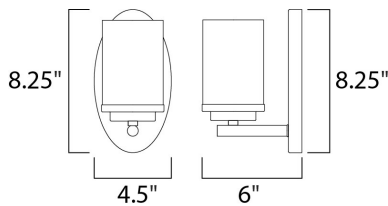

MEASUREMENTS

DIMENSION : 4.5" W x 8.25" H x 6" Ext
 BACK PLATE : 4.1" HCO
 CANOPY : 4.5" W x 0.79" H x 8.25" L
 HANGING WEIGHT : 1.21 lb

LAMPING

INPUT VOLTAGE : 120V
 BULB : 1 x 60W Incandescent E26 Medium , 60W Total
 BULB INCLUDED : (Not Included)
 DIMMABLE :
 LIGHTING_DIRECTION : Omni